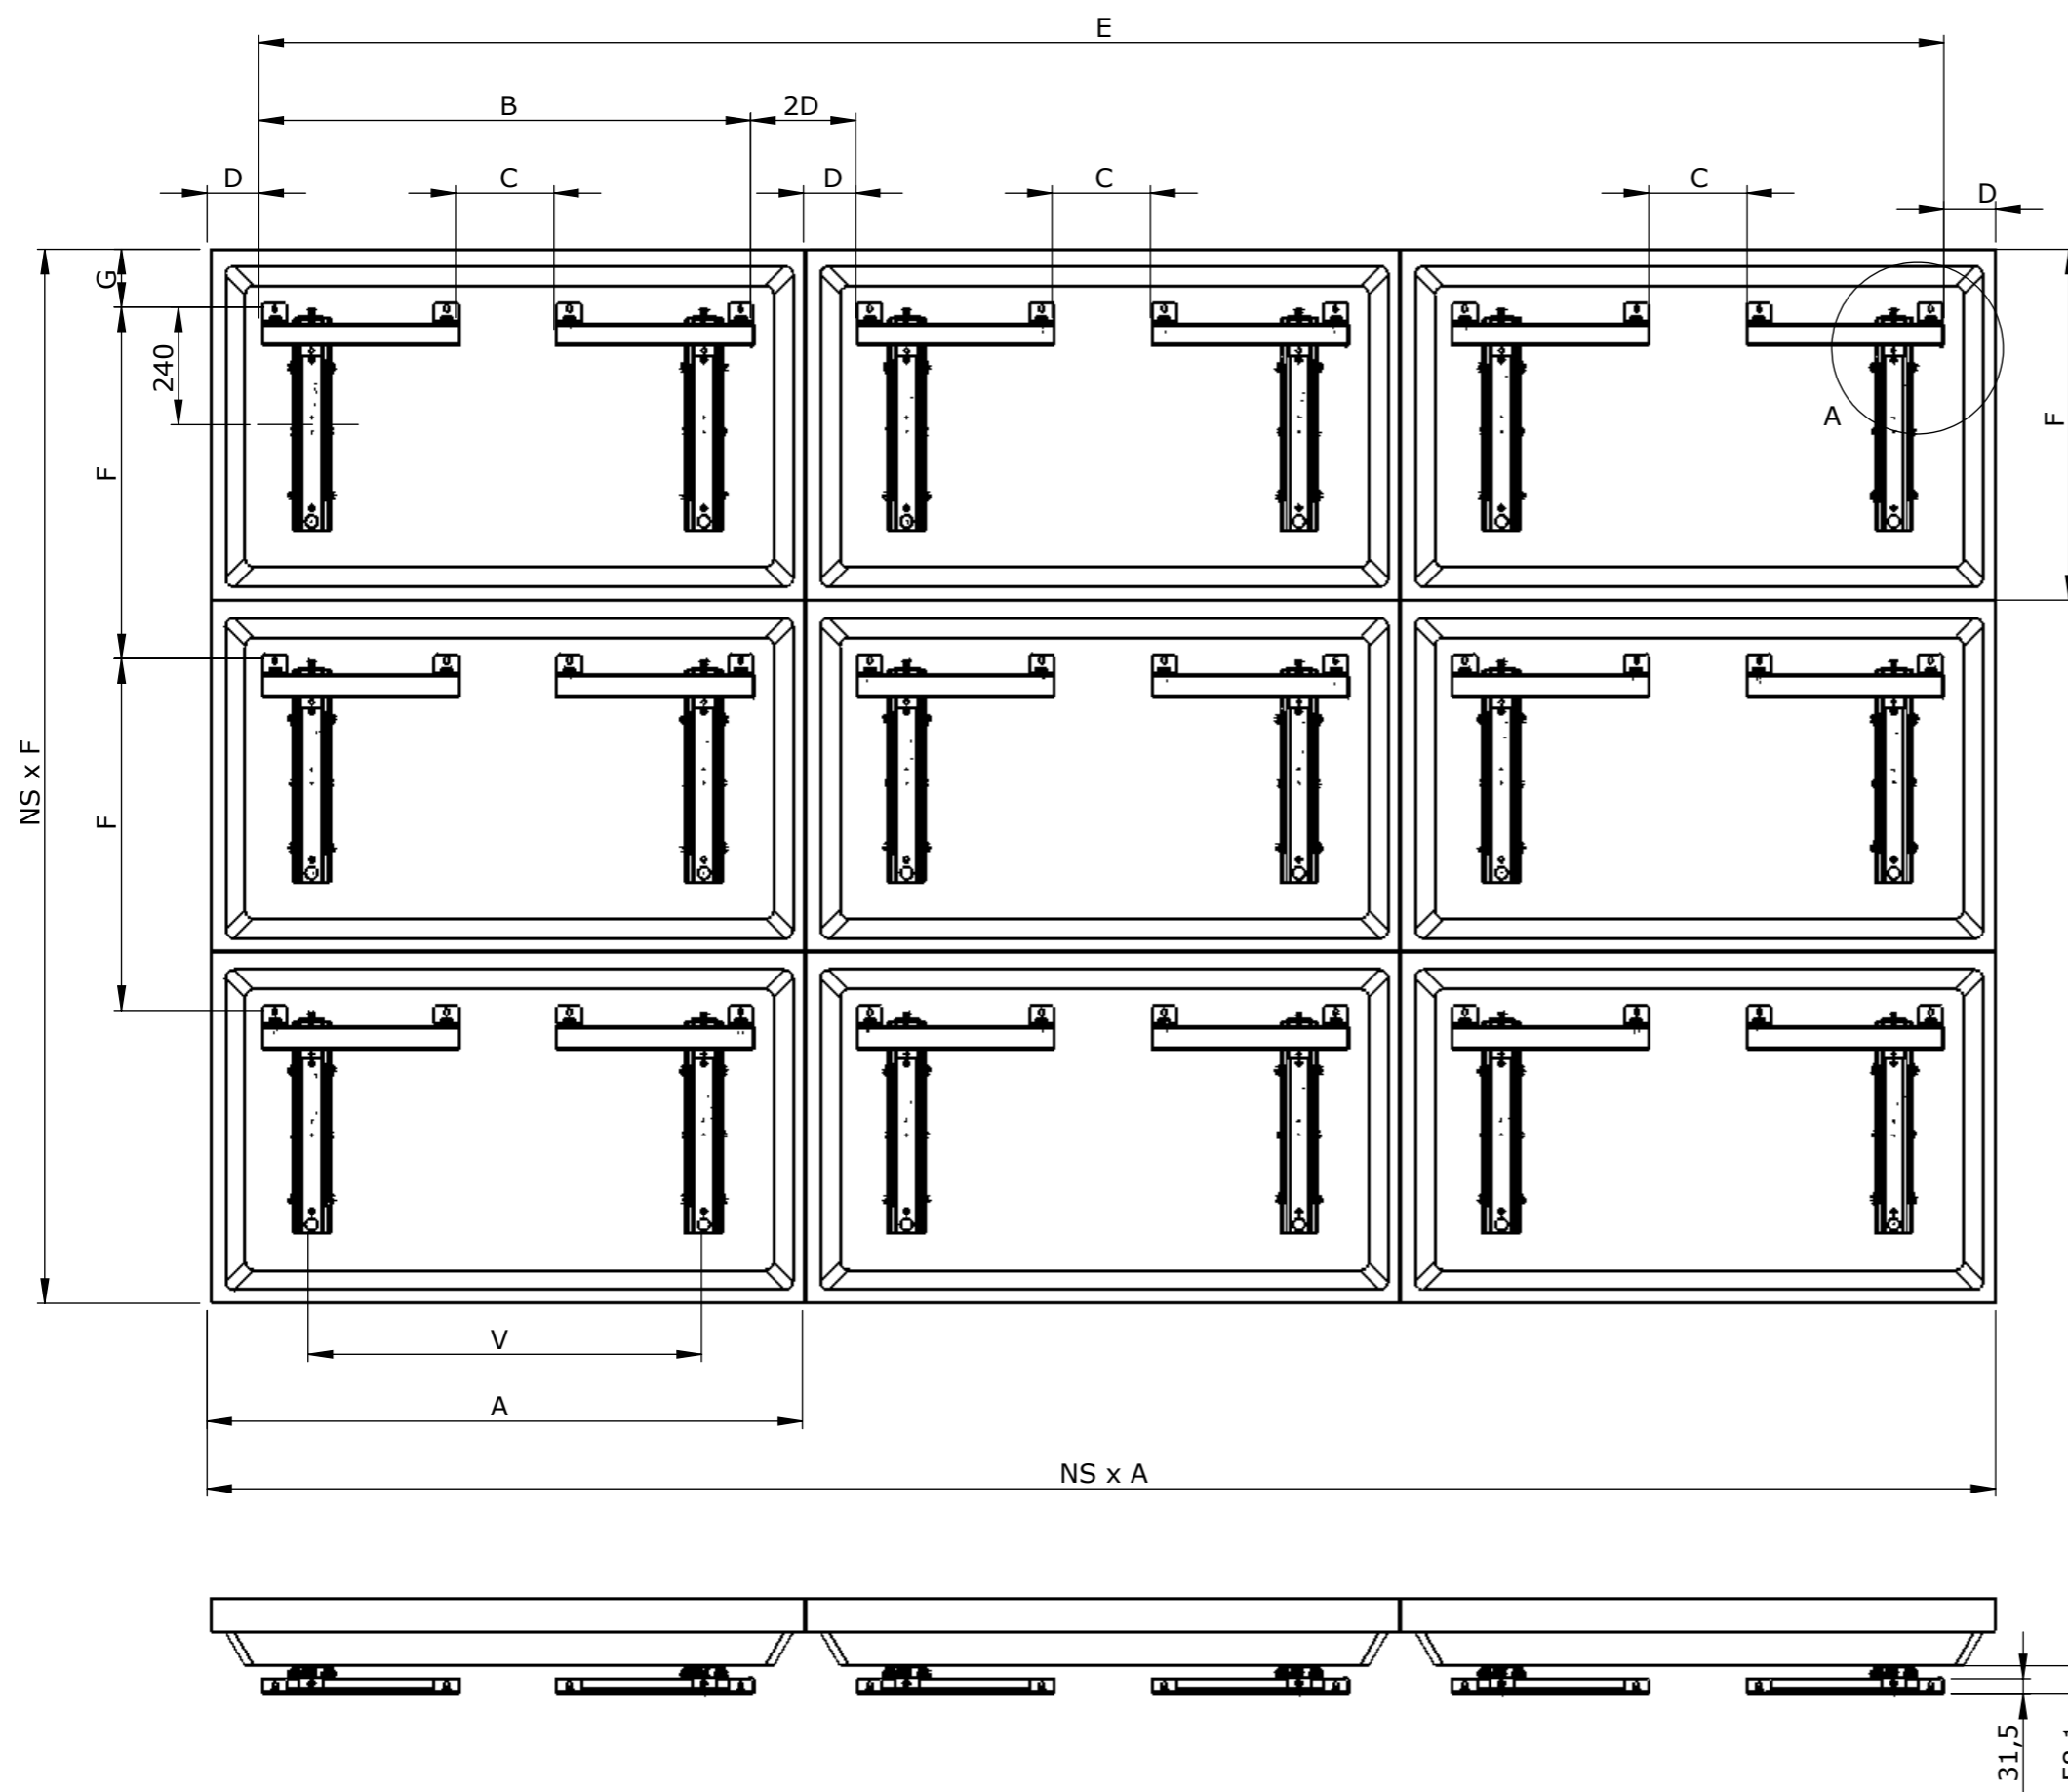

Installation template (dimensions in mm)
SMS Multi Display Wall +

VESA V = 200/300/400/500/600 mm

B = 800 mm
C = 0 mm
D = (A-B)/2
E = (NSxA)-(2xD)

VESA V >600/700/800 mm

B = (V+200) mm
C = (B-800) mm
D = (A-B)/2
E = (NSxA)-(2xD)

NS = Number of screens
A = Screen width
F = Screen height
V = Vesa hole pattern

DETAIL A
SCALE 1 : 5