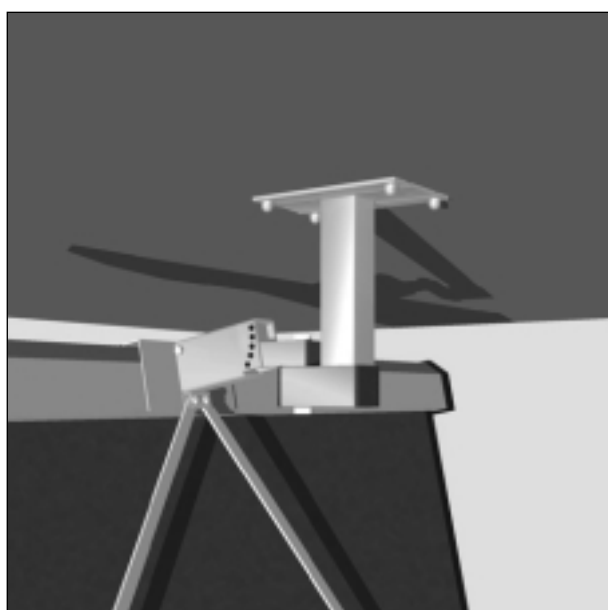

# Ceiling brackets FlexScreen

---

**Montage-instructie**

**Mounting instruction**

**Montageanleitung**

**Préscription de montage**

### Ceiling bracket 20 cm

### Mounting Equipment

### Ceiling bracket 40-60 cm